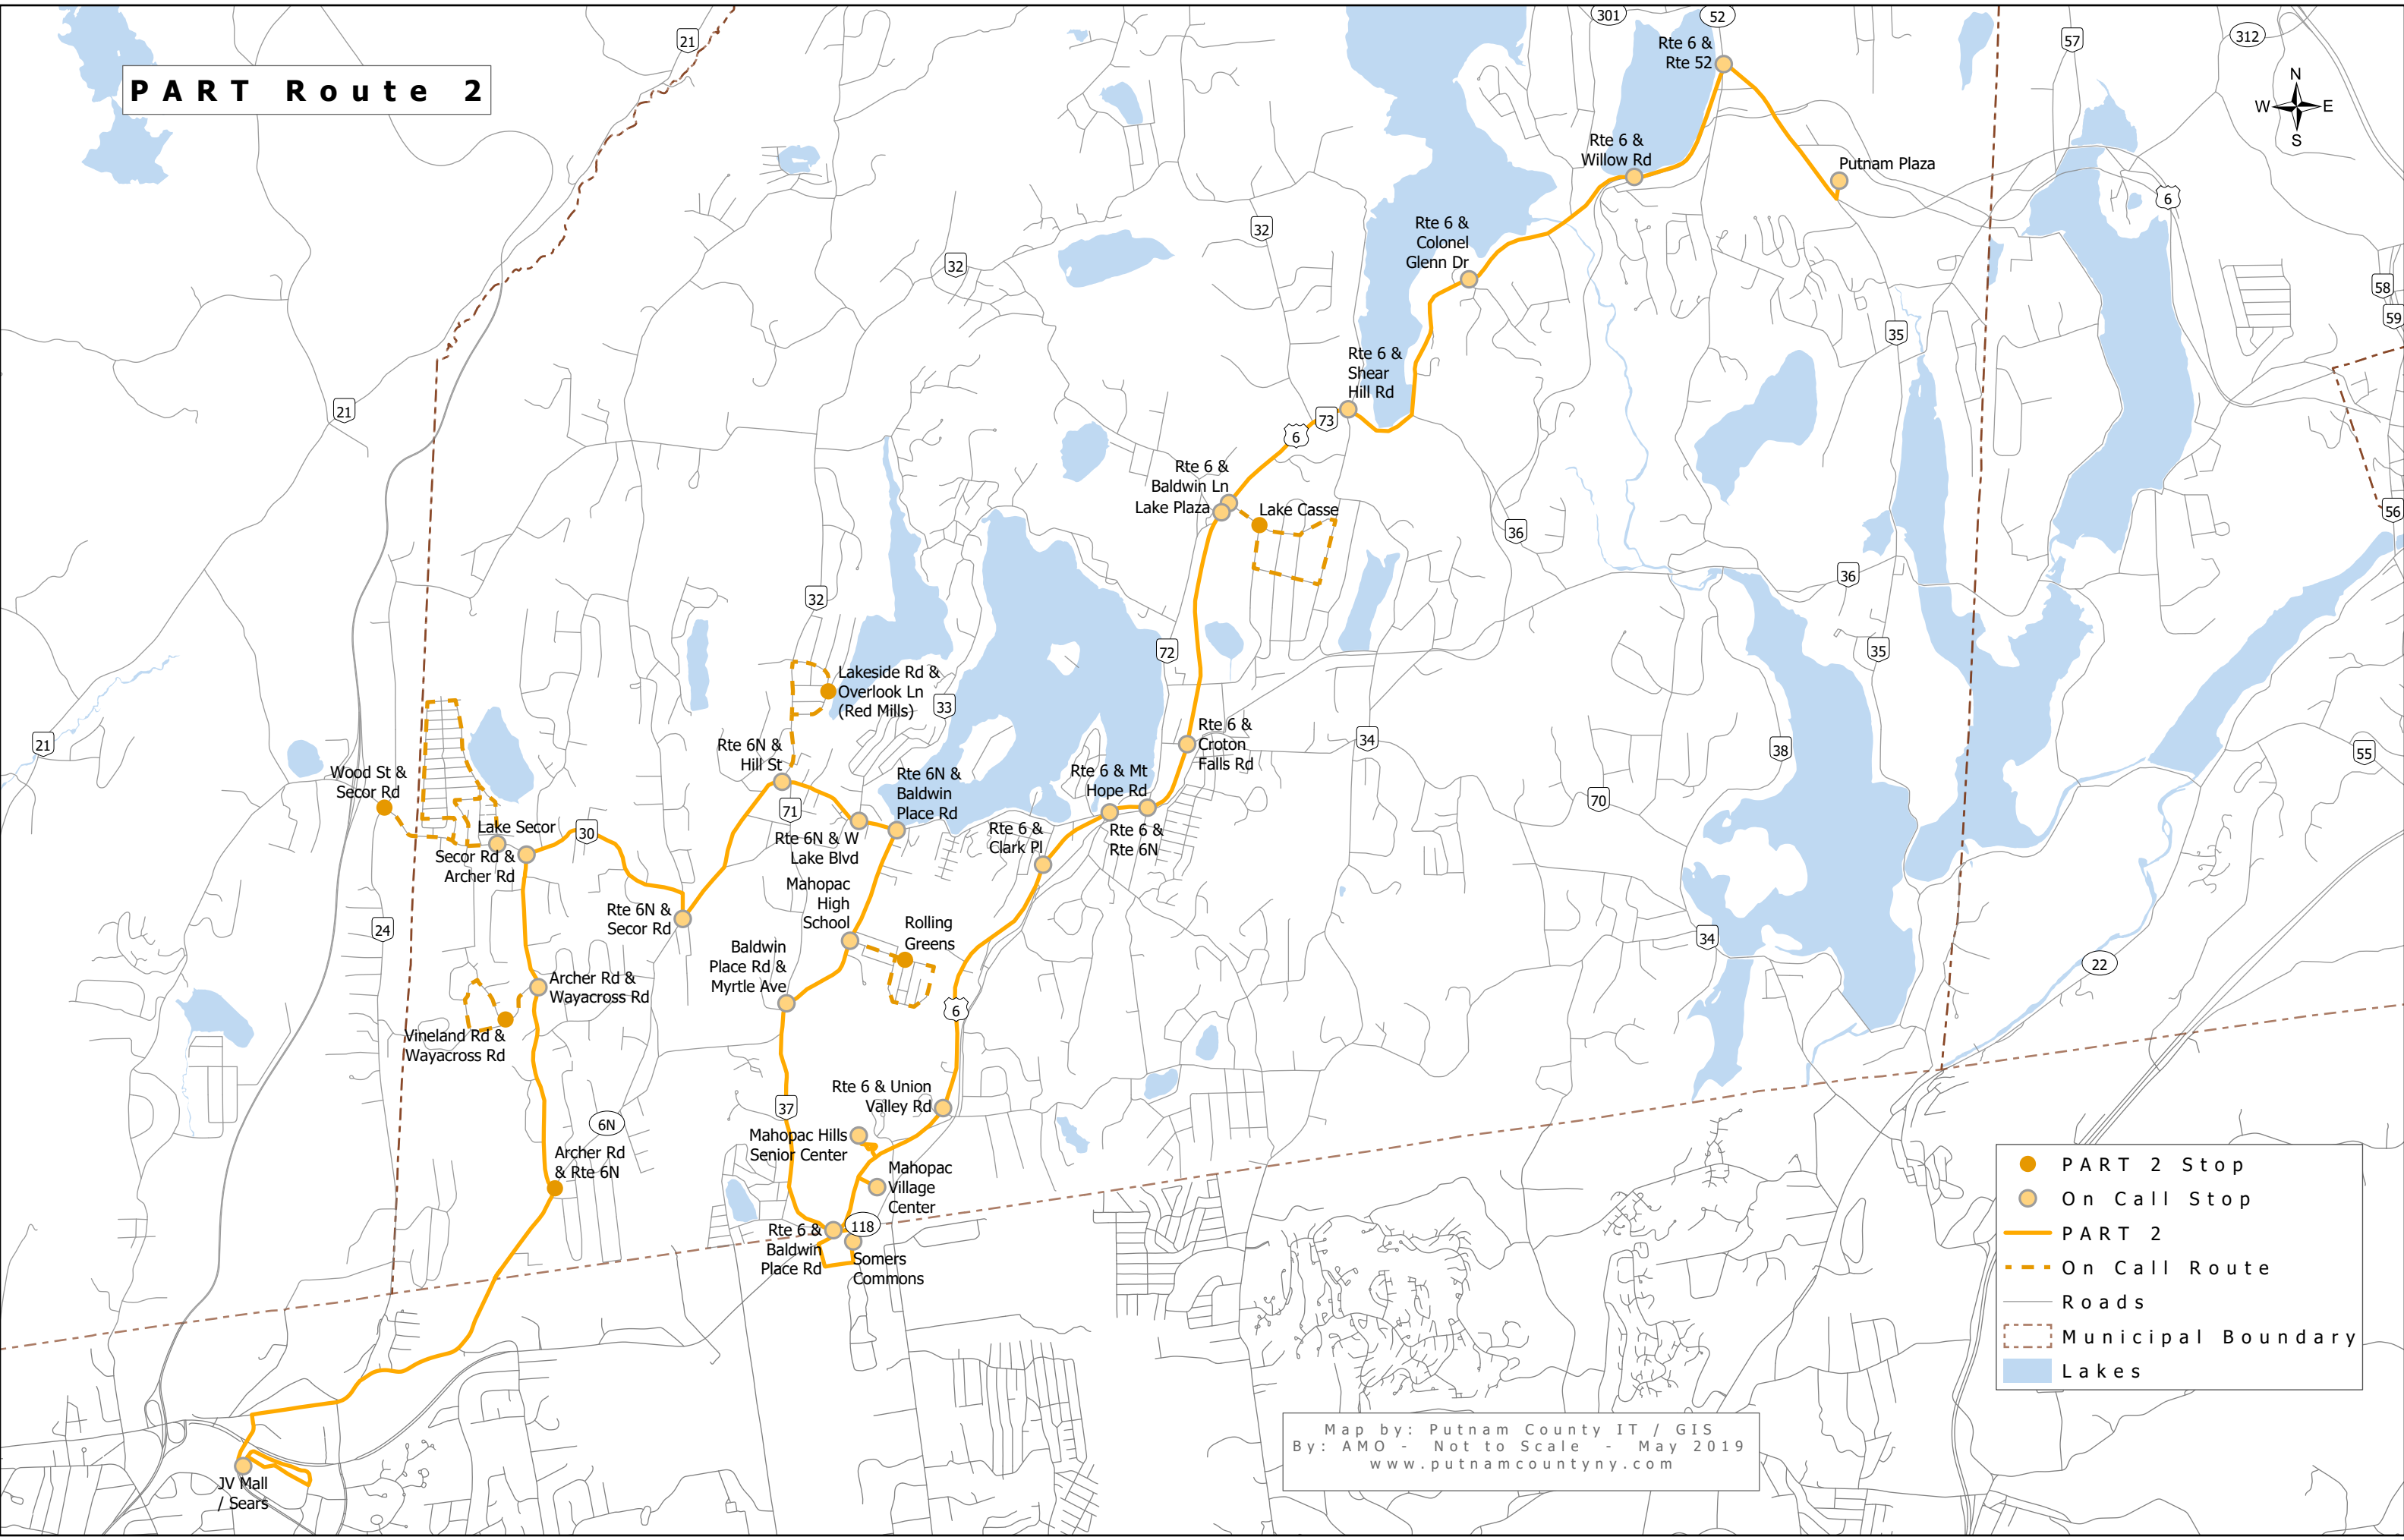

PART Route 2

- PART 2 Stop
- On Call Stop
- PART 2
- - - On Call Route
- Roads
- - - Municipal Boundary
- Lakes

Map by: Putnam County IT / GIS
 By: AMO - Not to Scale - May 2019
www.putnamcountyny.com

JV Mall / Sears

Wood St & Secor Rd

Lake Secor

Secor Rd & Archer Rd

Vineland Rd & Wayacross Rd

Archer Rd & Rte 6N

Rte 6N & Secor Rd

Archer Rd & Wayacross Rd

Baldwin Place Rd & Myrtle Ave